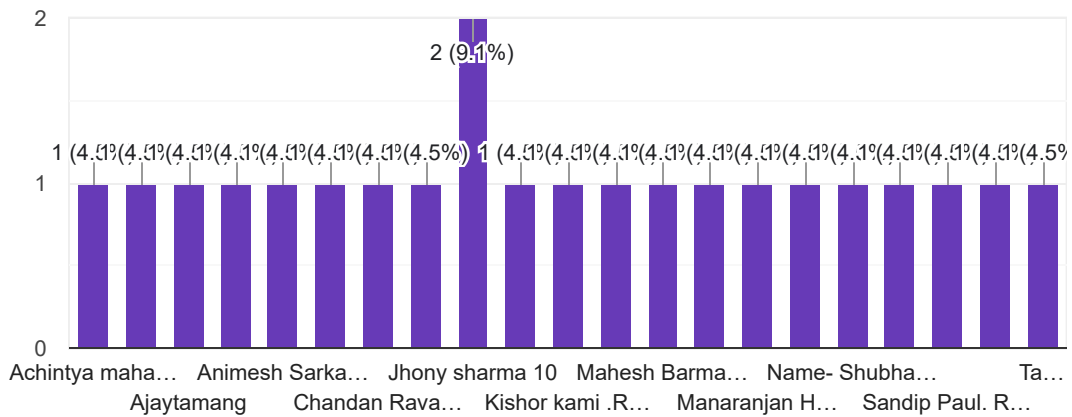

FEEDBACK FORM FOR 72ND BATCH FOREST GUARD 2023-24 AT WBFS/DOW-HILL

22 responses

Name etc.

Give your Name & Roll No.

 Copy

22 responses

Hostel

Hostel Room