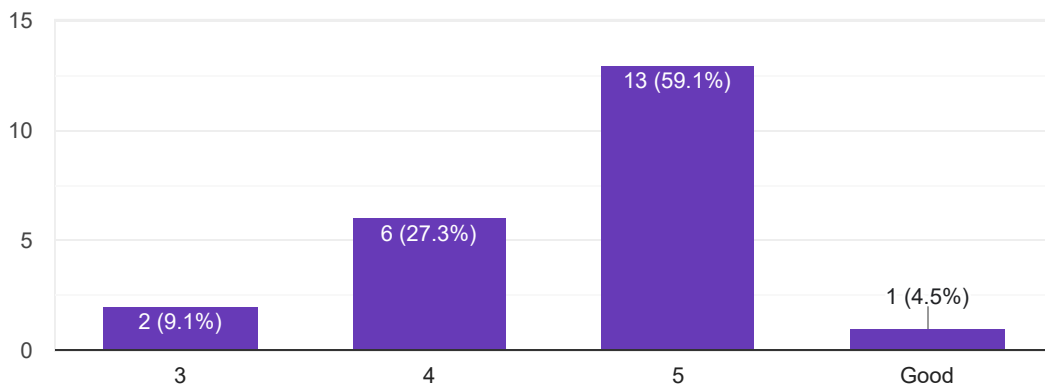

Hostel

Hostel Room

Copy

22 responses